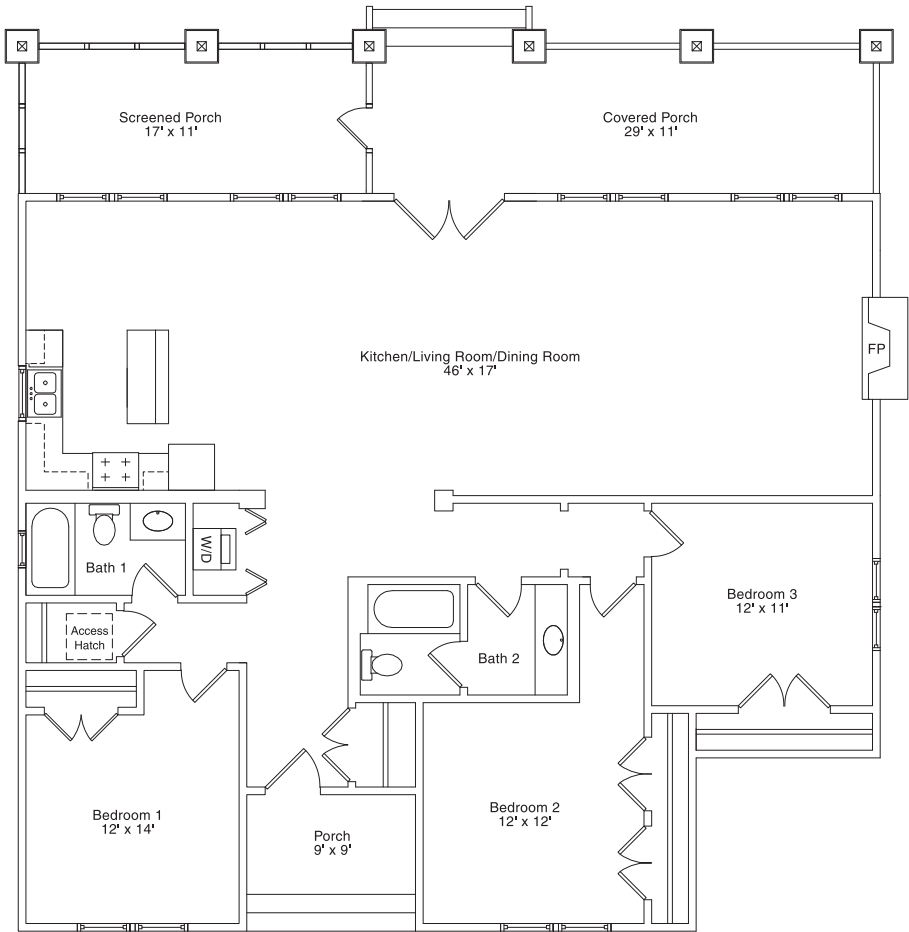

ORCHARD ON THE LAKE

The Beach

TOTAL **Approx. 1700 SF**

Additional Deck & Porch **Approx. 475 SF**

VAN & CONLON, LLC
269-695-9100

Note: All information in this brochure is deemed reliable but subject to errors/omissions/changes without prior notice. 8/07
Room dimensions are approximate.