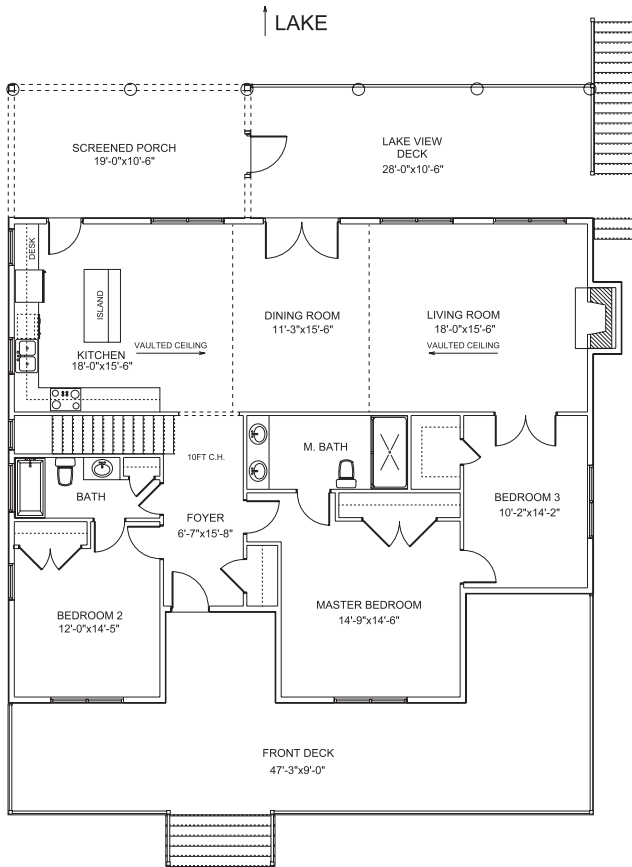

ORCHARD ON THE LAKE

The Mill

First Floor

Garden Level

First Floor	Approx. 1782 SF
Garden Level	Approx. 1493 SF
TOTAL	Approx. 3275 SF
Additional Deck & Porch	Approx. 720 SF

VAN & CONLON, LLC
269-695-9100

Note: All information in this brochure is deemed reliable but subject to errors/omissions/changes without prior notice. 6/09
Room dimensions are approximate.