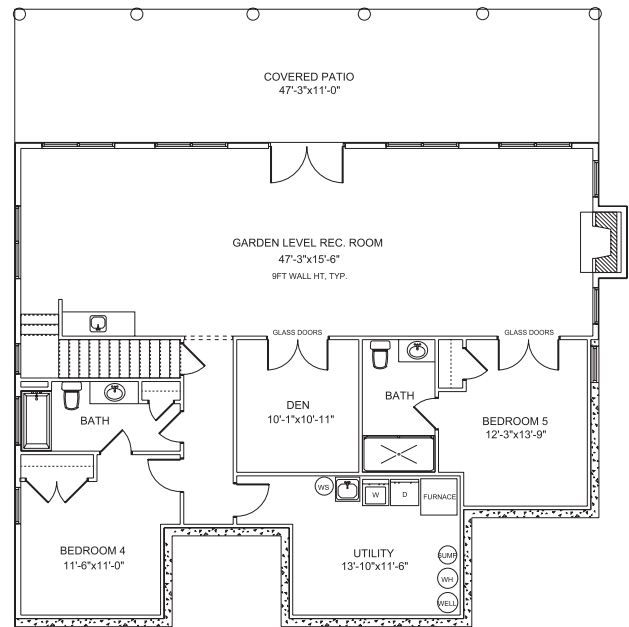

ORCHARD ON THE LAKE

The Mill

First Floor

Garden Level

First Floor	Approx. 1782 SF
Garden Level	Approx. 1493 SF
TOTAL	Approx. 3275 SF
Additional Deck & Porch	Approx. 720 SF

VAN & CONLON, LLC
269-695-9100

Note: All information in this brochure is deemed reliable but subject to errors/omissions/changes without prior notice. 6/09
Room dimensions are approximate.