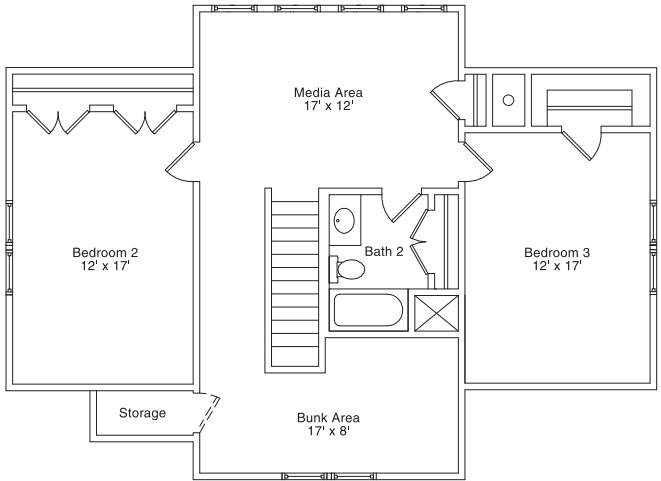

## The Willow

First Floor

Second Floor

<b>First Floor</b>	<b>Approx. 1460 SF</b>
<b>Second Floor</b>	<b>Approx. 710 SF</b>
<b>TOTAL</b>	<b>Approx. 2140 SF</b>
<b>Additional Deck &amp; Porch</b>	<b>Approx. 600 SF</b>