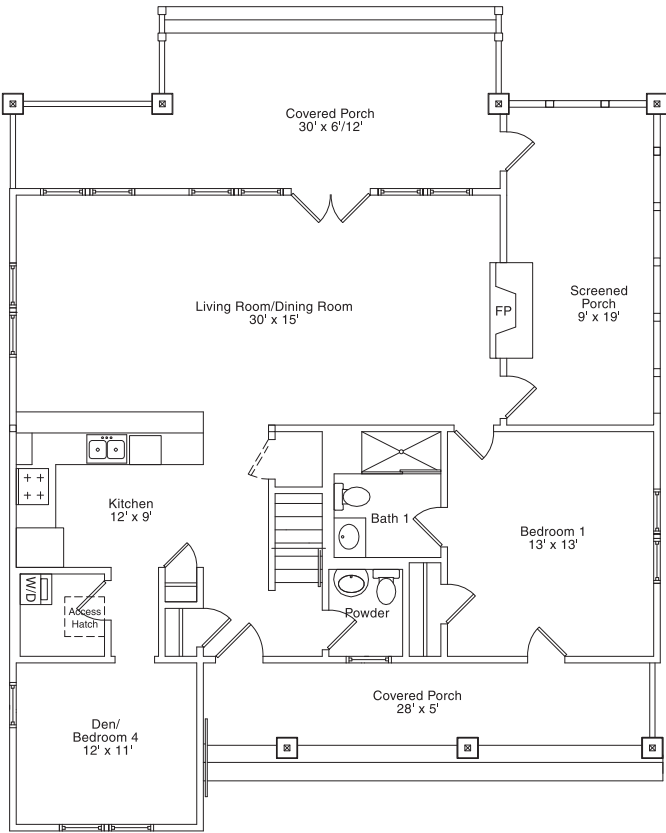

## The Willow

First Floor

Second Floor

<b>First Floor</b>	<b>Approx. 1460 SF</b>
<b>Second Floor</b>	<b>Approx. 710 SF</b>
<b>TOTAL</b>	<b>Approx. 2140 SF</b>
<b>Additional Deck &amp; Porch</b>	<b>Approx. 600 SF</b>